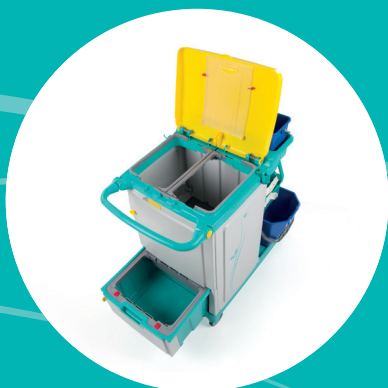

# Magic goes on!

PORTASACCO **90 L**  
CON CASSETTO

**90 L** BAG HOLDER  
WITH DRAWER

MANIGLIA  
ERGONOMICA

ERGONOMIC  
HANDLE