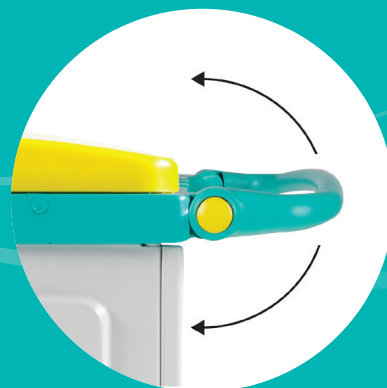

# Magic goes on!

PORTASACCO **90 L**  
CON CASSETTO

**90 L** BAG HOLDER  
WITH DRAWER

MANIGLIA  
ERGONOMICA

ERGONOMIC  
HANDLE